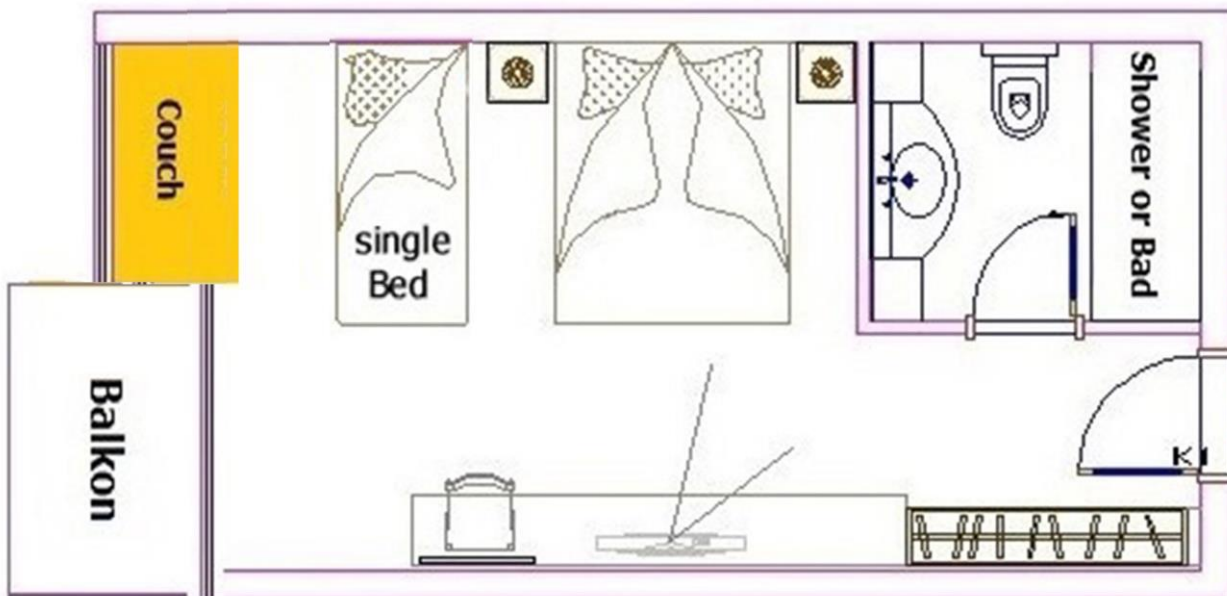

STANDARD ROOM WITH 1 DOUBLE BED & 1 SINGLE BED