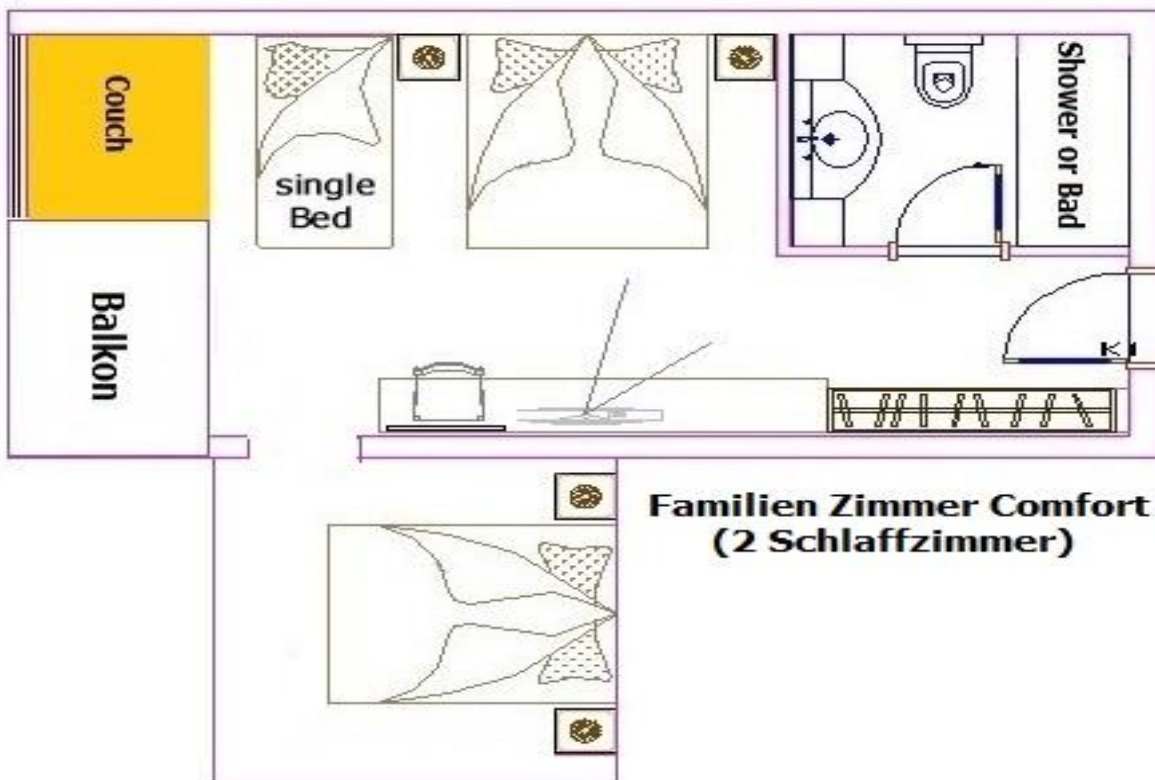

## Family 2 Bedrooms

There are 20 standard family rooms (2 bedrooms) with balcony, shower, equipped. Hair dryer, self-adjustable air conditioning (24 hours), direct dial telephone in room and bathroom, satellite TV with LCD TV, minibar, safe for rent. All rooms are tile floor. Each room has a living space of approx. 36.00 m<sup>2</sup> (room 27m<sup>2</sup>, bathroom 4 m<sup>2</sup>, balcony 5m<sup>2</sup>). Entrance door width is 80 cm, bathroom door width is 70 cm.

### Family 2 Bedrooms Plan ( E block)

## Family Room Comfort (2 bedrooms)

There are 6 family rooms, 2 bedrooms with balcony, shower, hair dryer, self-adjustable air conditioning (24 hours), direct dial telephone in room and bathroom, satellite TV with LCD TV, minibar, safe for rent . All rooms are tile floor. Each room has a living space of approx. 40.00 m<sup>2</sup> (room 27m<sup>2</sup>, bathroom 4 m<sup>2</sup>, balcony 5m<sup>2</sup>). Entrance door width is 80 cm; bathroom door width is 70 cm. Assignment for 2+0, 2+1, 2+2.3+0.3+1.4+0.4+1 possible. There is 1 double bed, 1 single bed and 1 couch in the 1st room and 1 double bed in the 2nd room

### Standard Double room

There are 45 standard double rooms with balcony or terrace, shower, 1 double bed and 1 single bed. Hair dryer, self-adjustable air conditioning (24 hours), direct dial telephone in room and bathroom, satellite TV with LCD TV, minibar, safe for Rent . All rooms are tile floor. Each room has a living space of approx. 25.50 m<sup>2</sup> (room 18.50 m<sup>2</sup>, bathroom 3.5 m<sup>2</sup>, balcony 3.50 m<sup>2</sup>). Entrance door width is 80 cm, bathroom door width is 70 cm. Occupancy for 2+0, 2+1 possible.