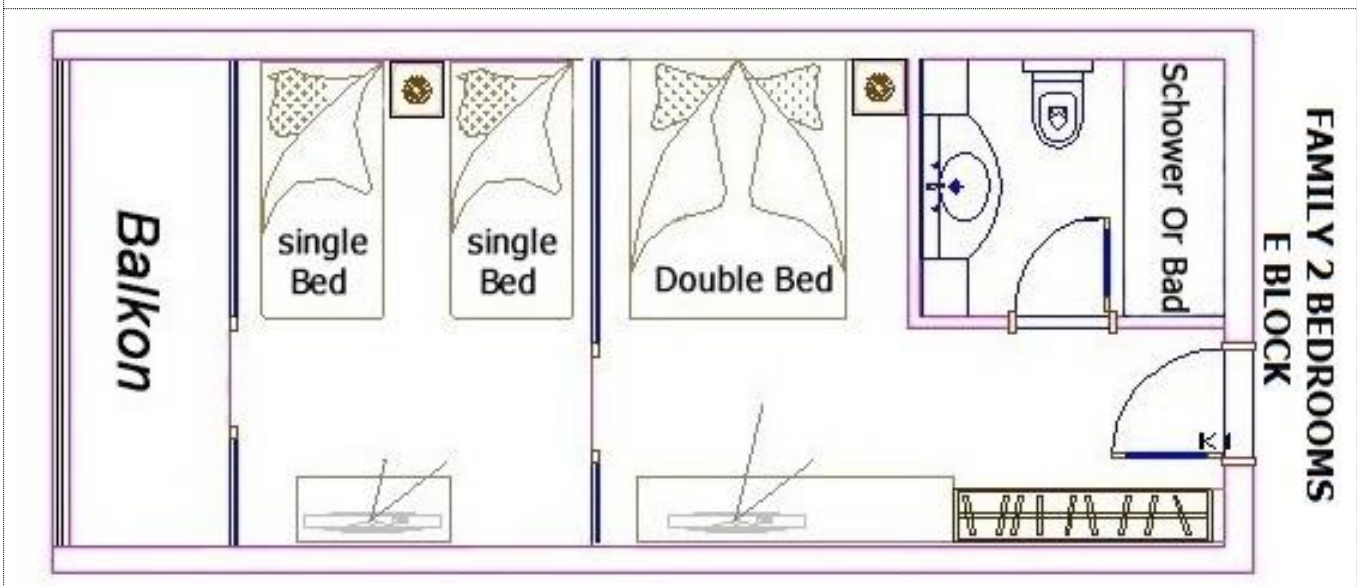

### Superior Room

Identical as Big Double room Rooms

Room Photo (E block)

Room Plan (E block)

## Family 2 Bedrooms

There are 20 standard family rooms (2 bedrooms) with balcony, shower, equipped. Hair dryer, self-adjustable air conditioning (24 hours), direct dial telephone in room and bathroom, satellite TV with LCD TV, minibar, safe for rent. All rooms are tile floor. Each room has a living space of approx. 36.00 m<sup>2</sup> (room 27m<sup>2</sup>, bathroom 4 m<sup>2</sup>, balcony 5m<sup>2</sup>). Entrance door width is 80 cm, bathroom door width is 70 cm.

## Family Room Comfort (2 bedrooms)

There are 6 family rooms, 2 bedrooms with balcony, shower, hair dryer, self-adjustable air conditioning (24 hours), direct dial telephone in room and bathroom, satellite TV with LCD TV, minibar, safe for rent . All rooms are tile floor. Each room has a living space of approx. 40.00 m<sup>2</sup> (room 27m<sup>2</sup>, bathroom 4 m<sup>2</sup>, balcony 5m<sup>2</sup>). Entrance door width is 80 cm; bathroom door width is 70 cm. Assignment for 2+0, 2+1, 2+2.3+0.3+1.4+0.4+1 possible. There is 1 double bed, 1 single bed and 1 couch in the 1st room and 1 double bed in the 2nd room

### Standard Double room

There are 45 standard double rooms with balcony or terrace, shower, 1 double bed and 1 single bed. Hair dryer, self-adjustable air conditioning (24 hours), direct dial telephone in room and bathroom, satellite TV with LCD TV, minibar, safe for Rent . All rooms are tile floor. Each room has a living space of approx. 25.50 m<sup>2</sup> (room 18.50 m<sup>2</sup>, bathroom 3.5 m<sup>2</sup>, balcony 3.50 m<sup>2</sup>). Entrance door width is 80 cm, bathroom door width is 70 cm. Occupancy for 2+0, 2+1 possible.