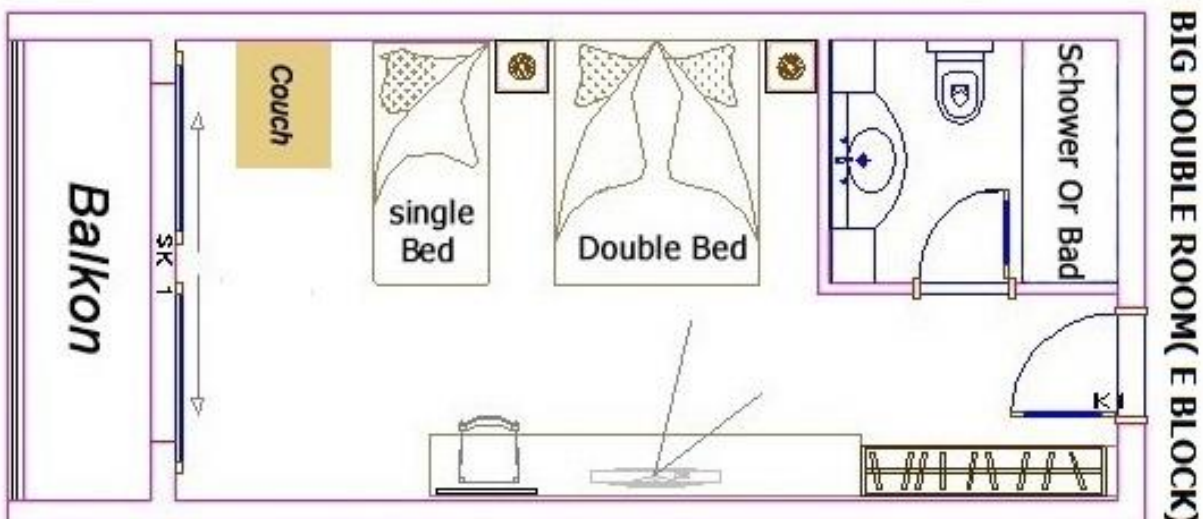

### Big Double room

There are 206 Big Double room rooms with balcony, Shower, 1 double bed, 1 single bed and 1 folding couch. (24 hours) Direct dial telephone in room and bathroom, satellite TV with LCD TV, minibar, Rent safe, all rooms are tiled floor. Each room has a living area of approx. 29.00 m<sup>2</sup> (room 20m<sup>2</sup>, bathroom 4 m<sup>2</sup>, balcony 5m<sup>2</sup>). Entrance door width is 80 cm, bathroom door width is 70 cm. Assignment for 2 + 0, 2 + 1, 2 + 2,3 + 0,3 + 1 possible.

### Big Double room Economy

Identical as Big Double room Rooms with limited view from balcony.

## Family 2 Bedrooms

There are 20 standard family rooms (2 bedrooms) with balcony, shower, equipped. Hair dryer, self-adjustable air conditioning (24 hours), direct dial telephone in room and bathroom, satellite TV with LCD TV, minibar, safe for rent. All rooms are tile floor. Each room has a living space of approx. 36.00 m<sup>2</sup> (room 27m<sup>2</sup>, bathroom 4 m<sup>2</sup>, balcony 5m<sup>2</sup>). Entrance door width is 80 cm, bathroom door width is 70 cm.

### Standard Double room

There are 45 standard double rooms with balcony or terrace, shower, 1 double bed and 1 single bed. Hair dryer, self-adjustable air conditioning (24 hours), direct dial telephone in room and bathroom, satellite TV with LCD TV, minibar, safe for Rent . All rooms are tile floor. Each room has a living space of approx. 25.50 m<sup>2</sup> (room 18.50 m<sup>2</sup>, bathroom 3.5 m<sup>2</sup>, balcony 3.50 m<sup>2</sup>). Entrance door width is 80 cm, bathroom door width is 70 cm. Occupancy for 2+0, 2+1 possible.