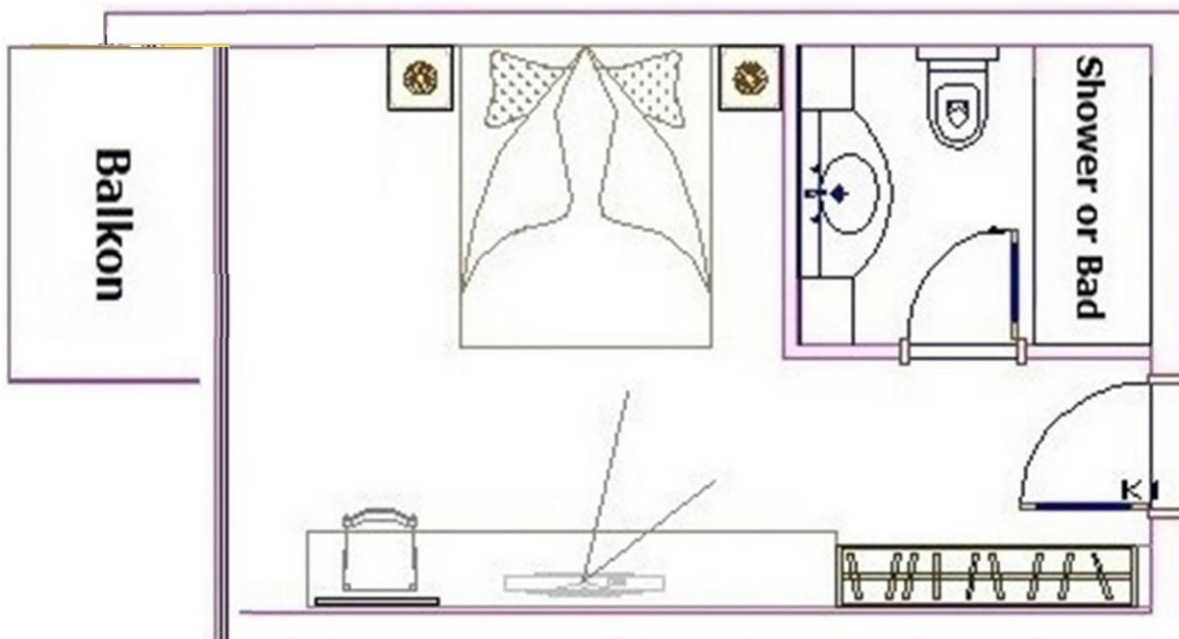

ECONOMY ROOM WITH 1 DOUBLE BED