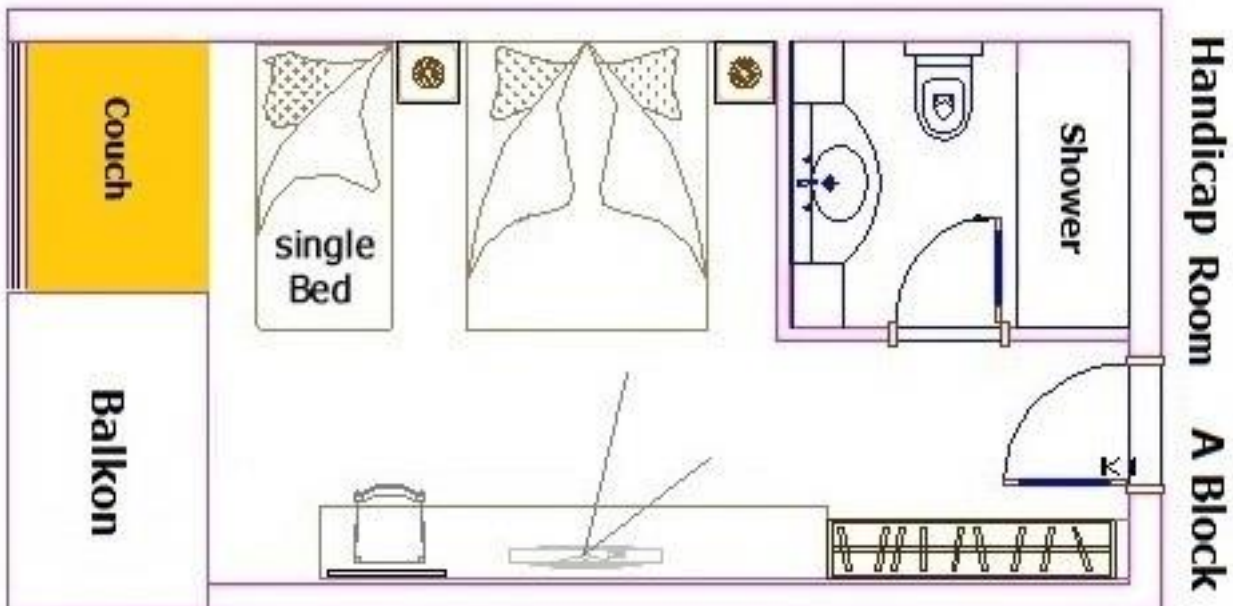

Room plan (A block)