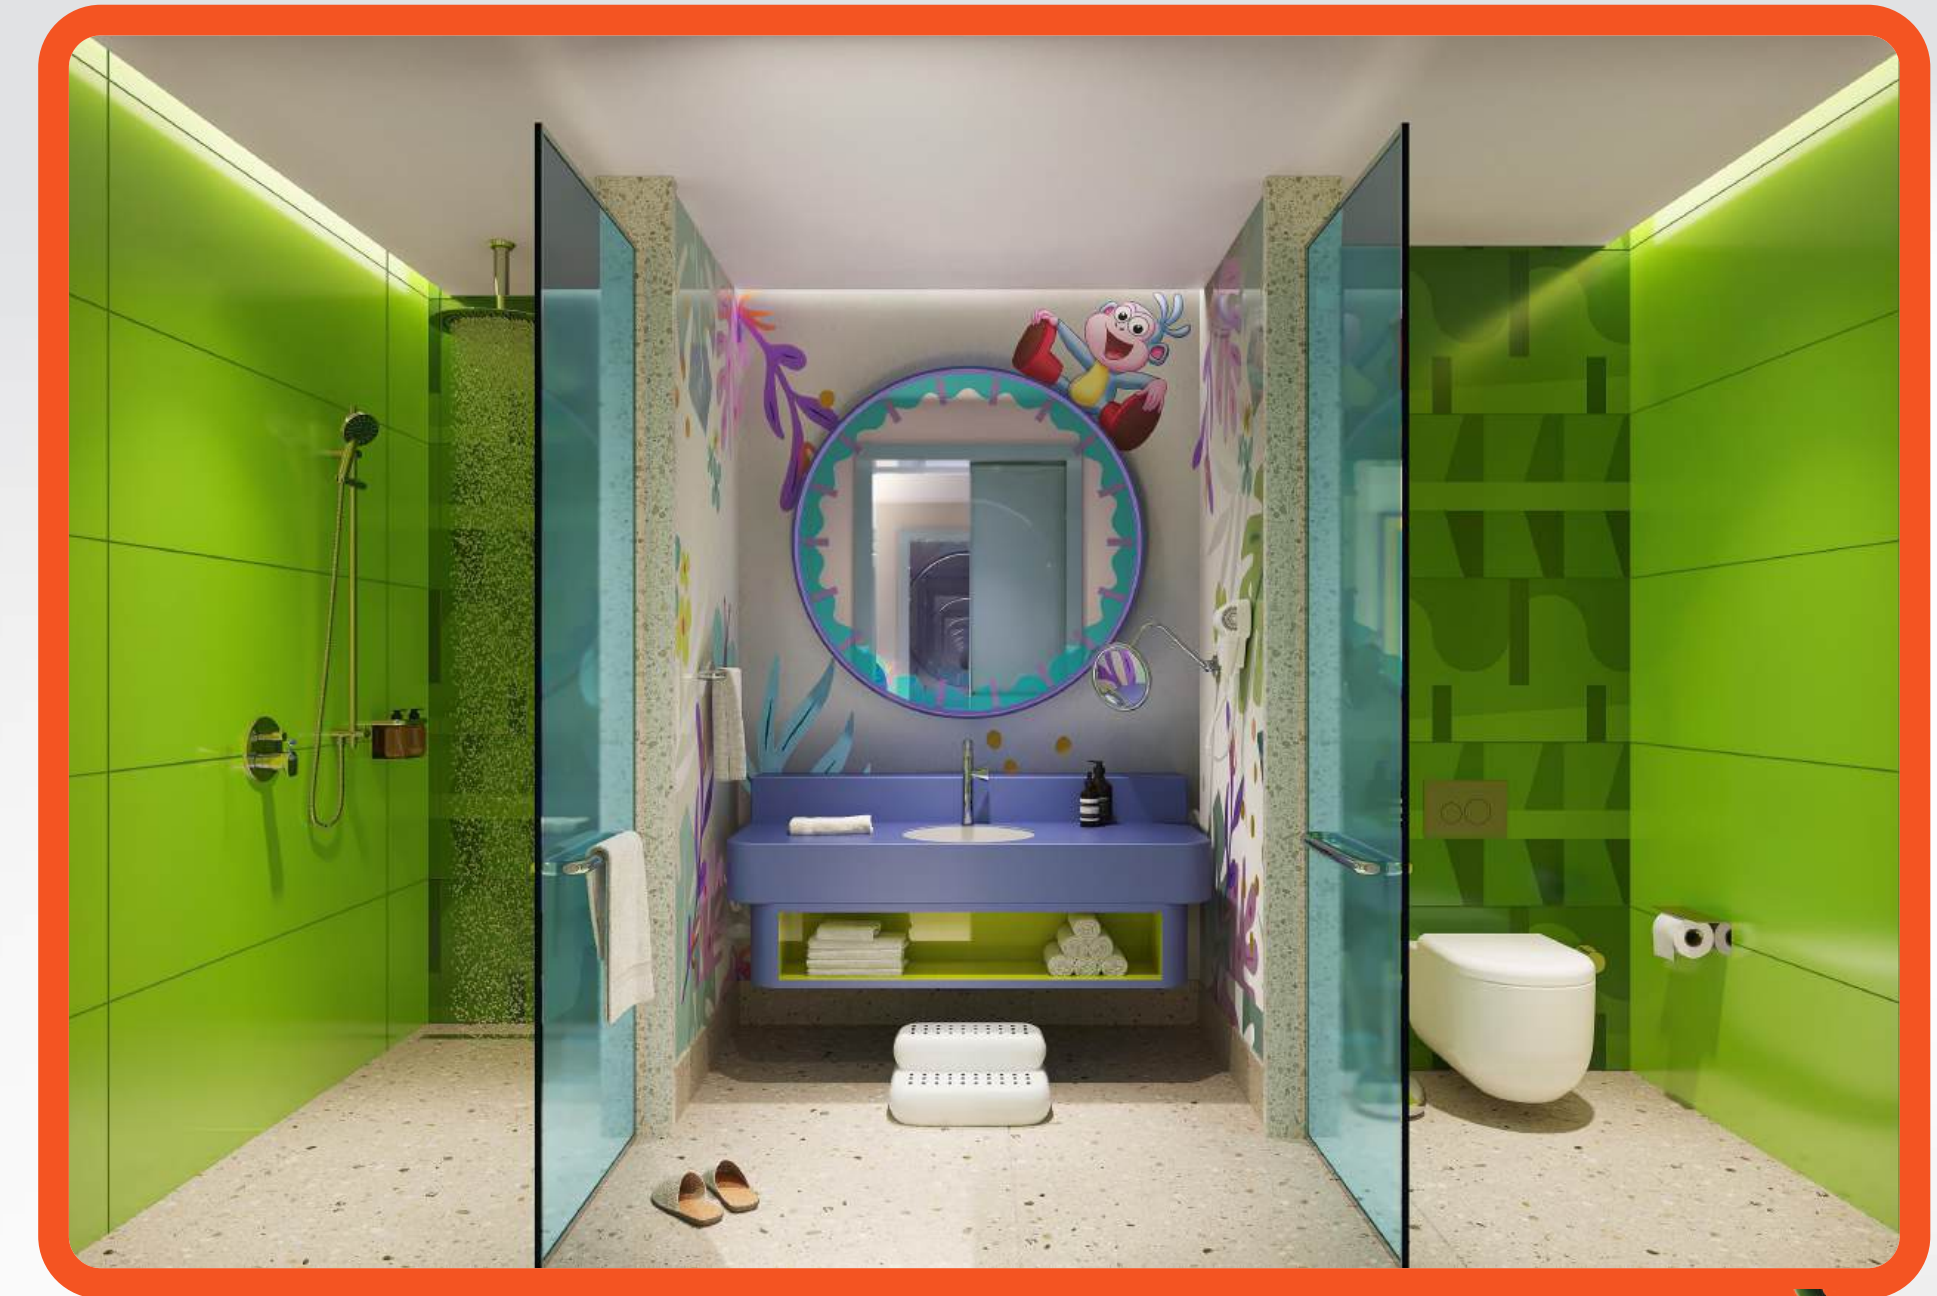

THE LAND OF
LEGENDS

nickelodeon
HOTELS & RESORTS
THE LAND OF LEGENDS • ANTALYA