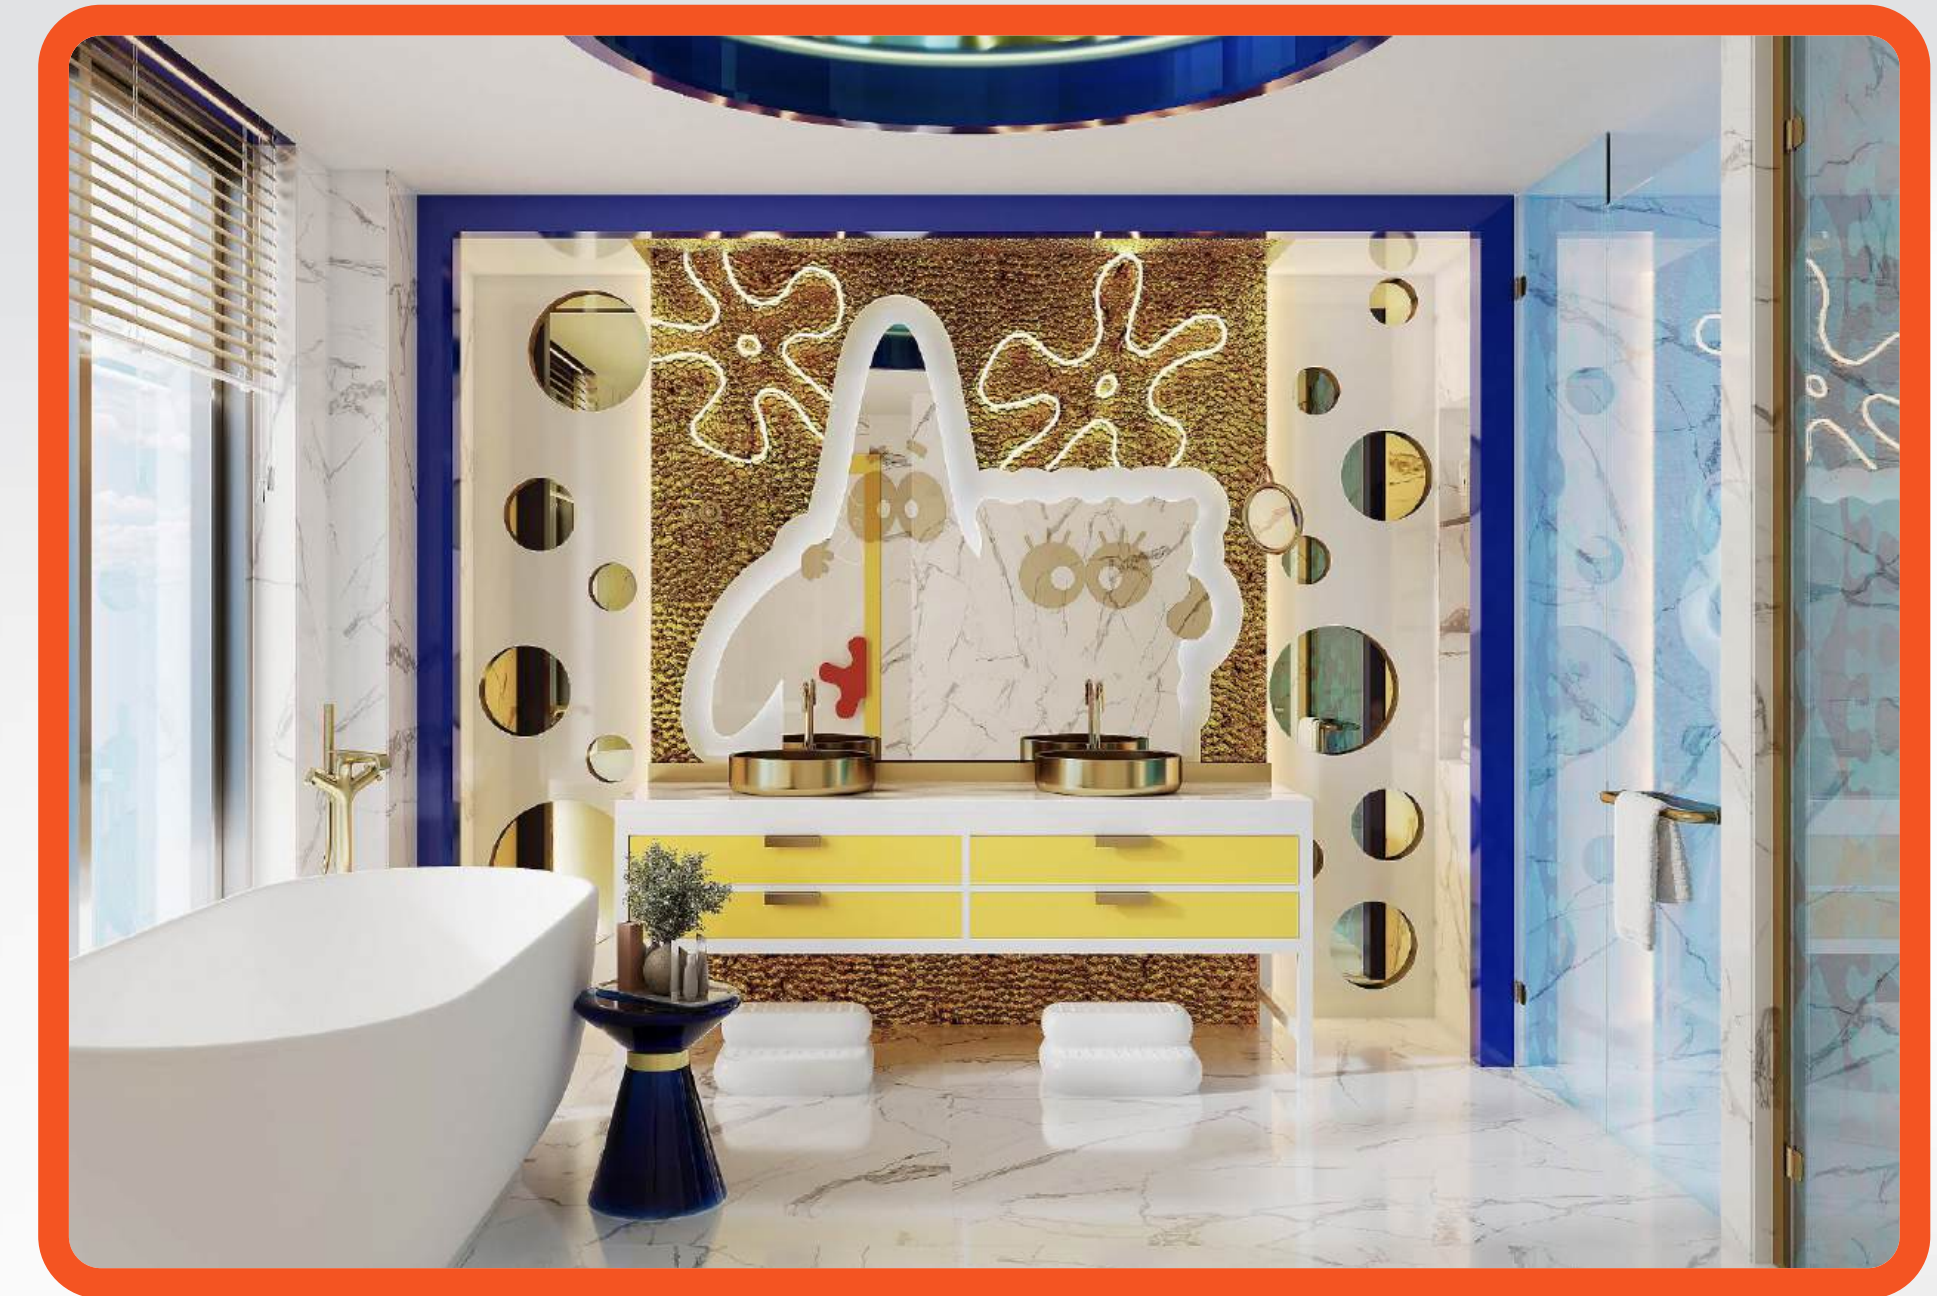

LEGENDARY NICK SUITE CONCEPT