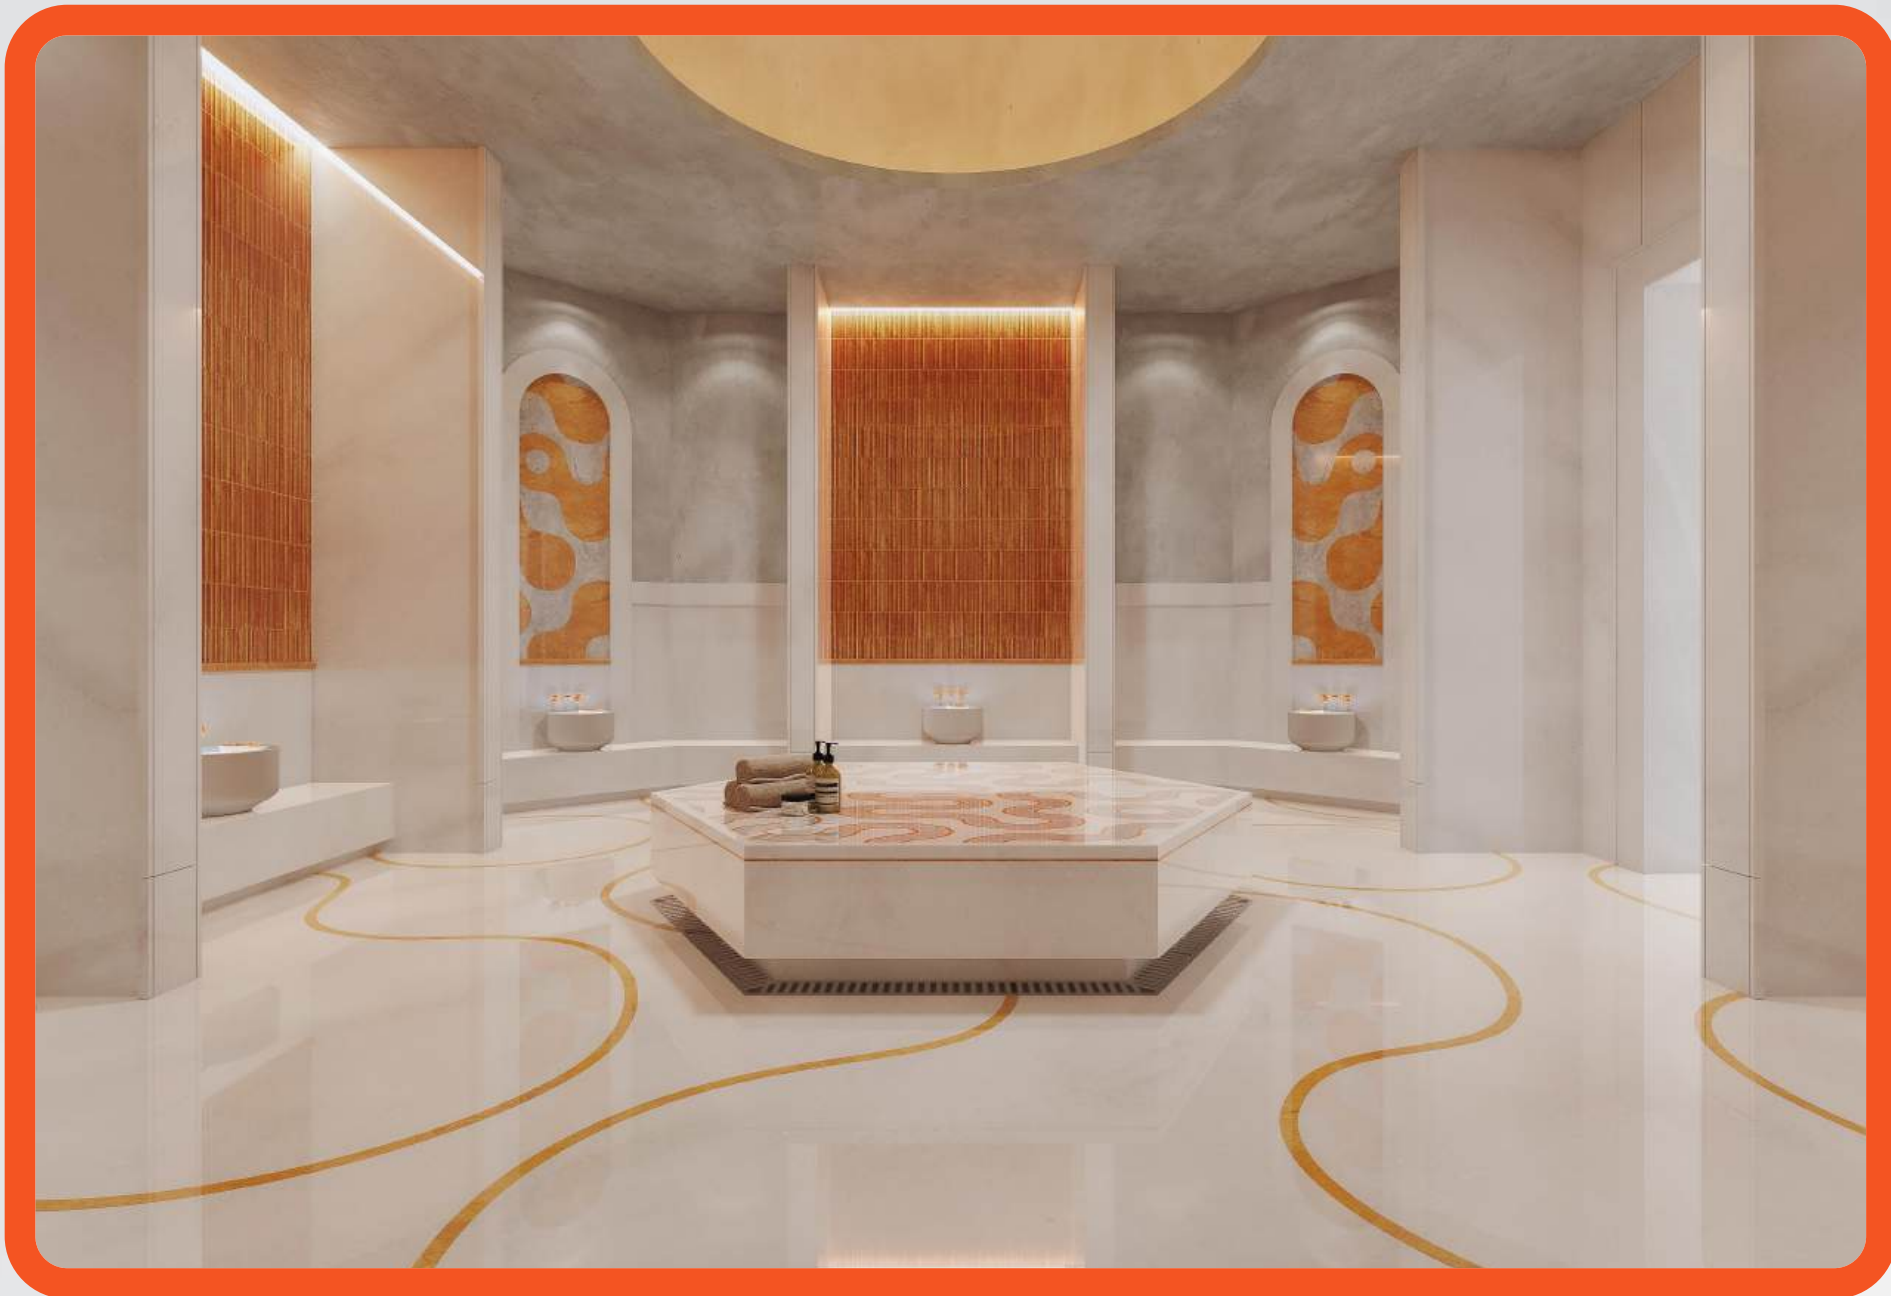

THE LAND OF
LEGENDS

nickelodeon
HOTELS & RESORTS
THE LAND OF LEGENDS • ANTALYA

ANJANA SPA