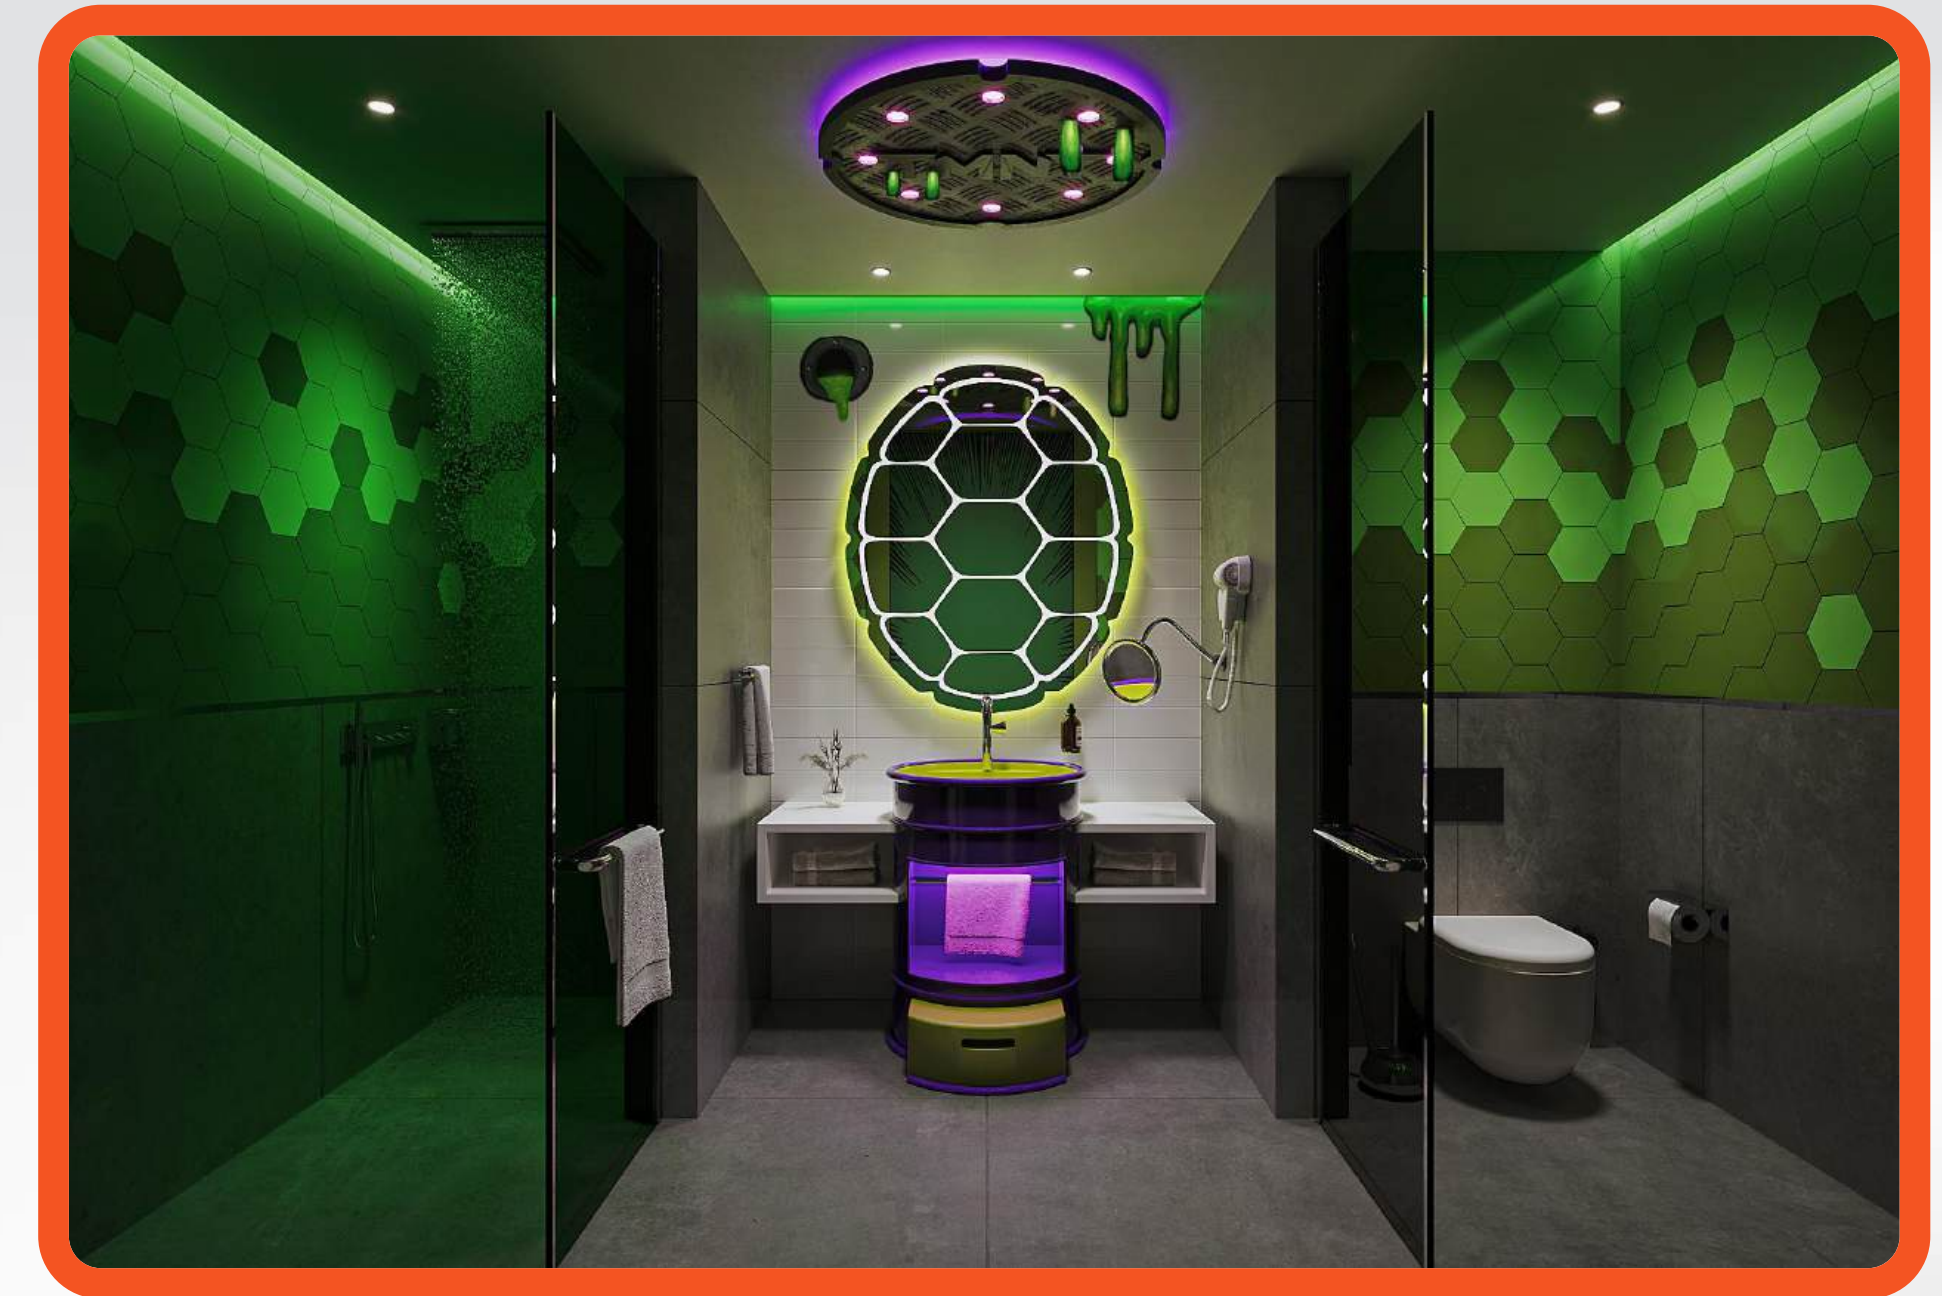

TEENAGE MUTANT NINJA TURTLES