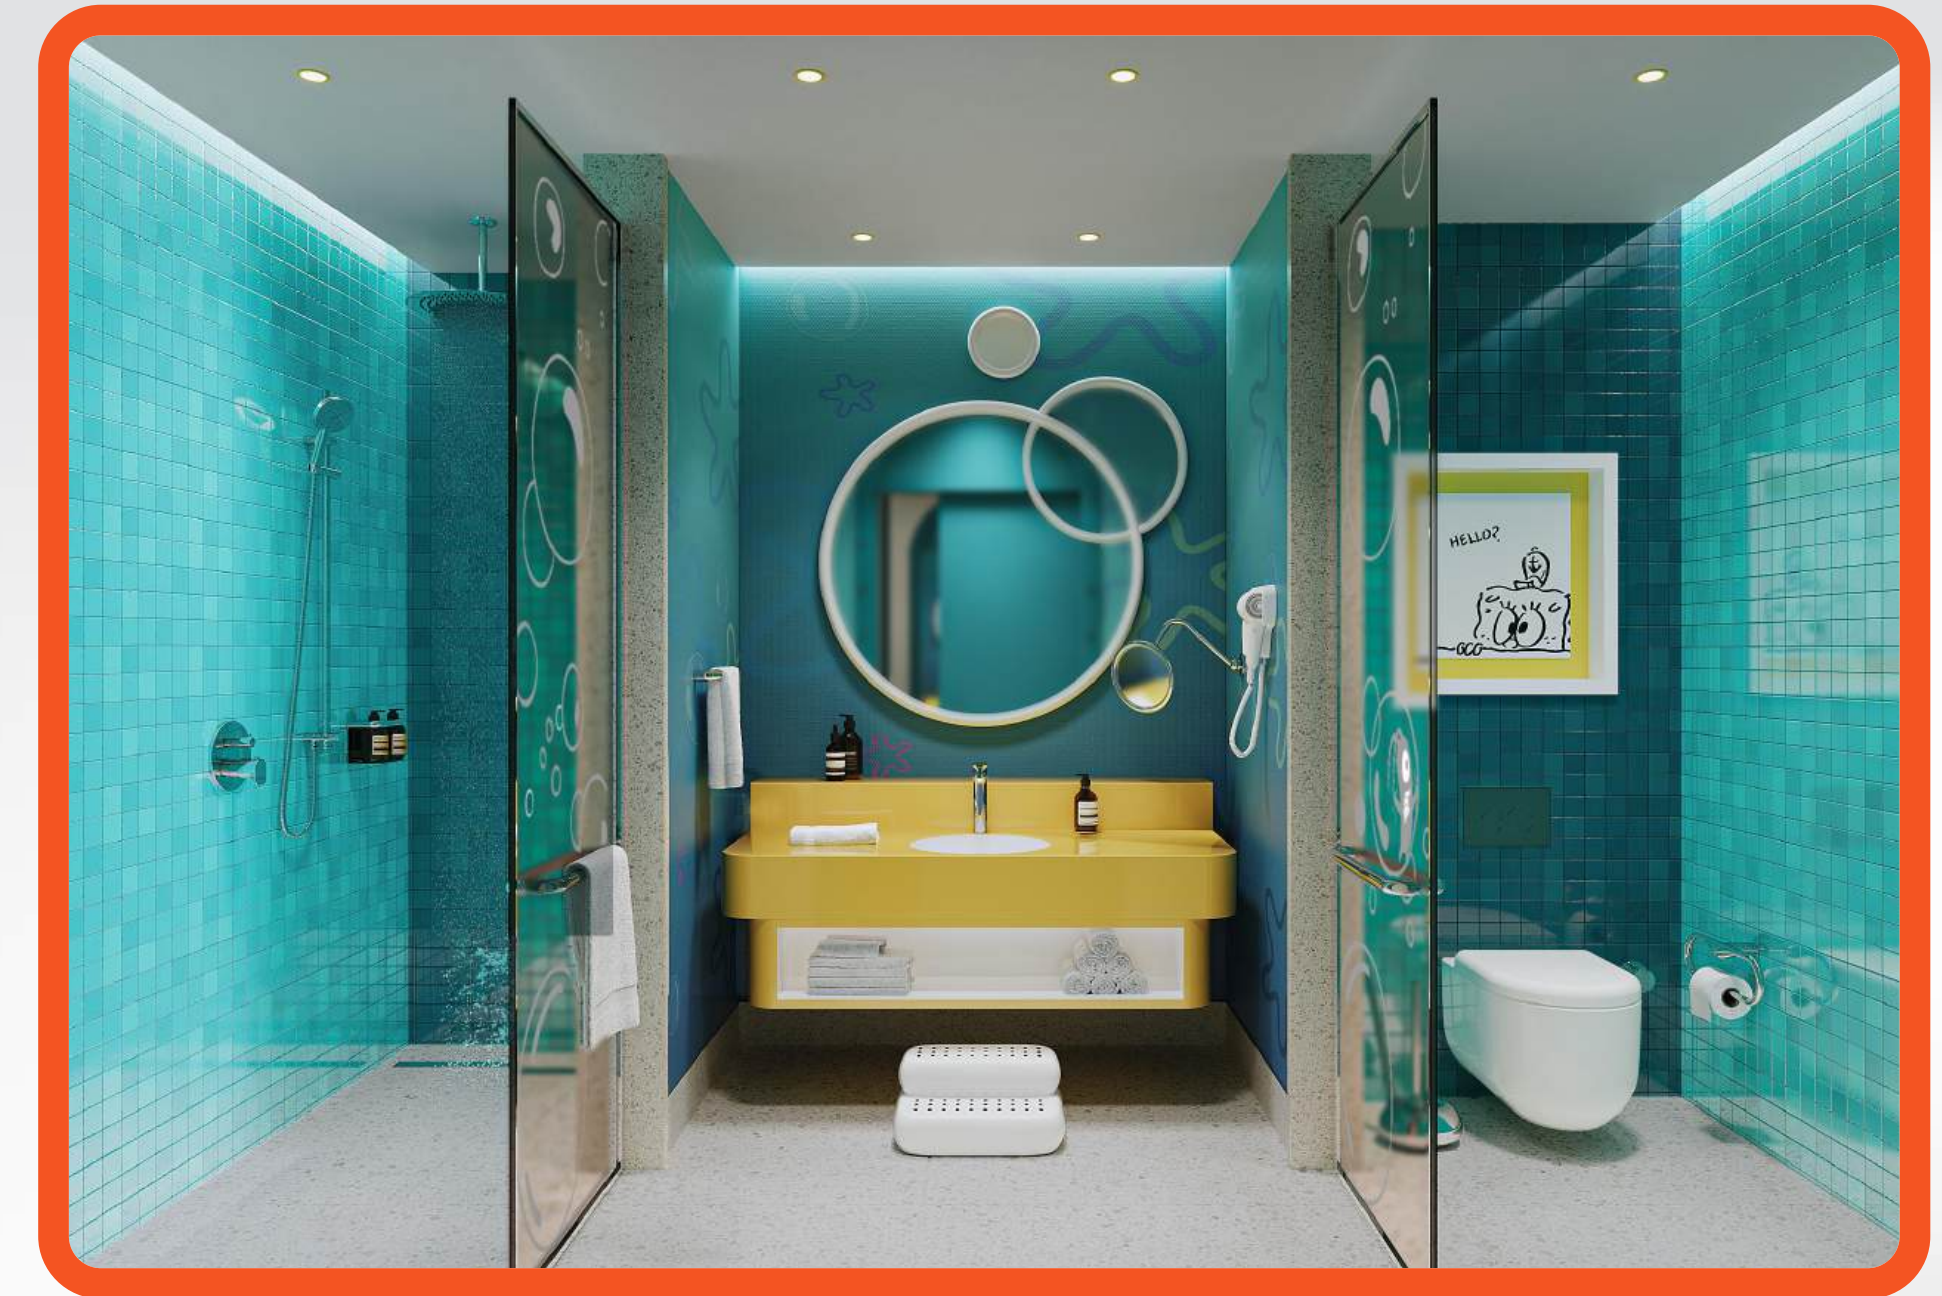

THE LAND OF
LEGENDS

nickelodeon
HOTELS & RESORTS
THE LAND OF LEGENDS • ANTALYA