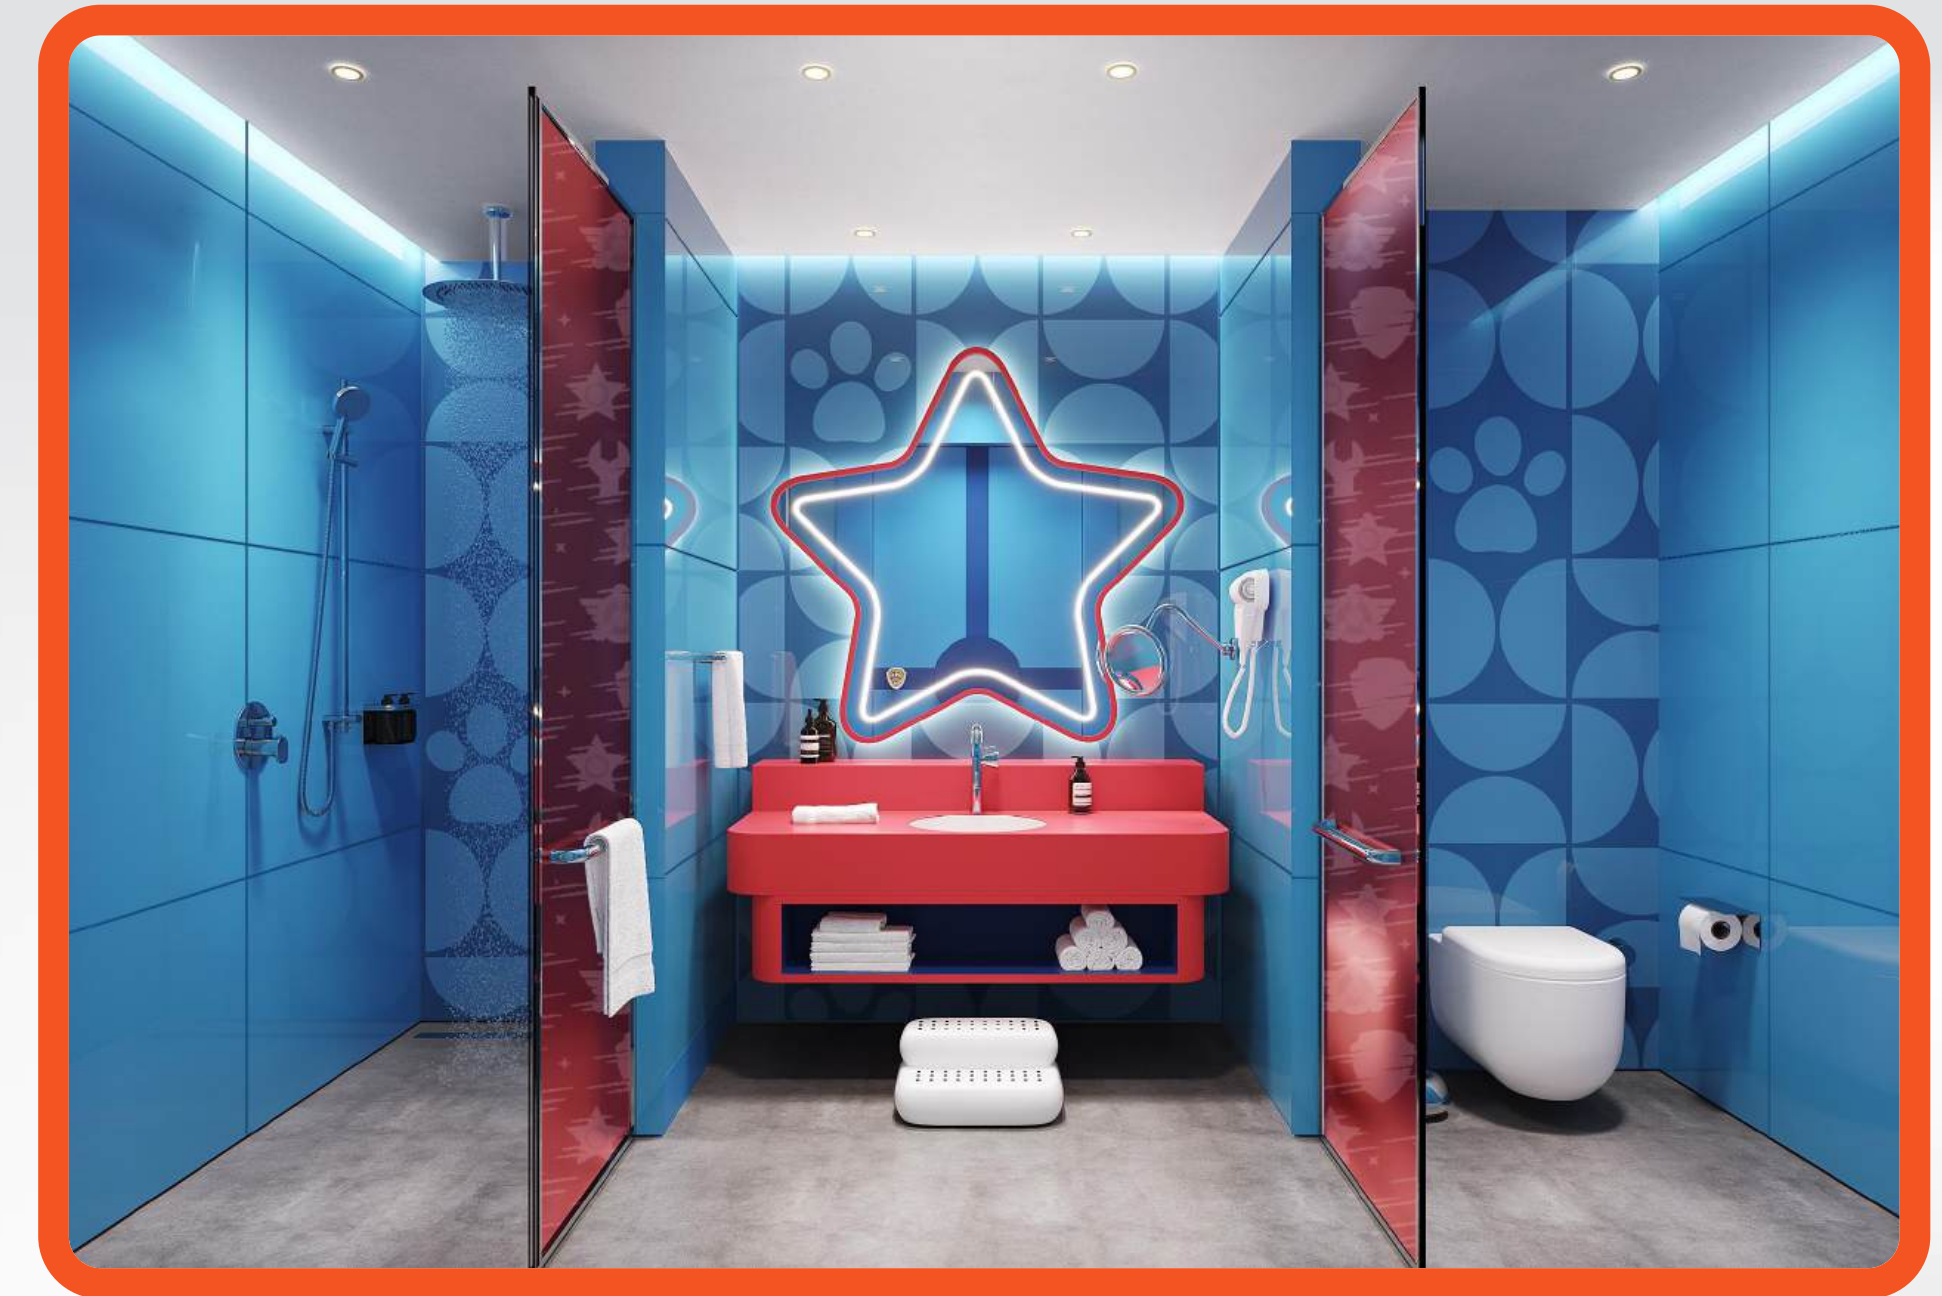

THE LAND OF
LEGENDS

nickelodeon
HOTELS & RESORTS
THE LAND OF LEGENDS • ANTALYA