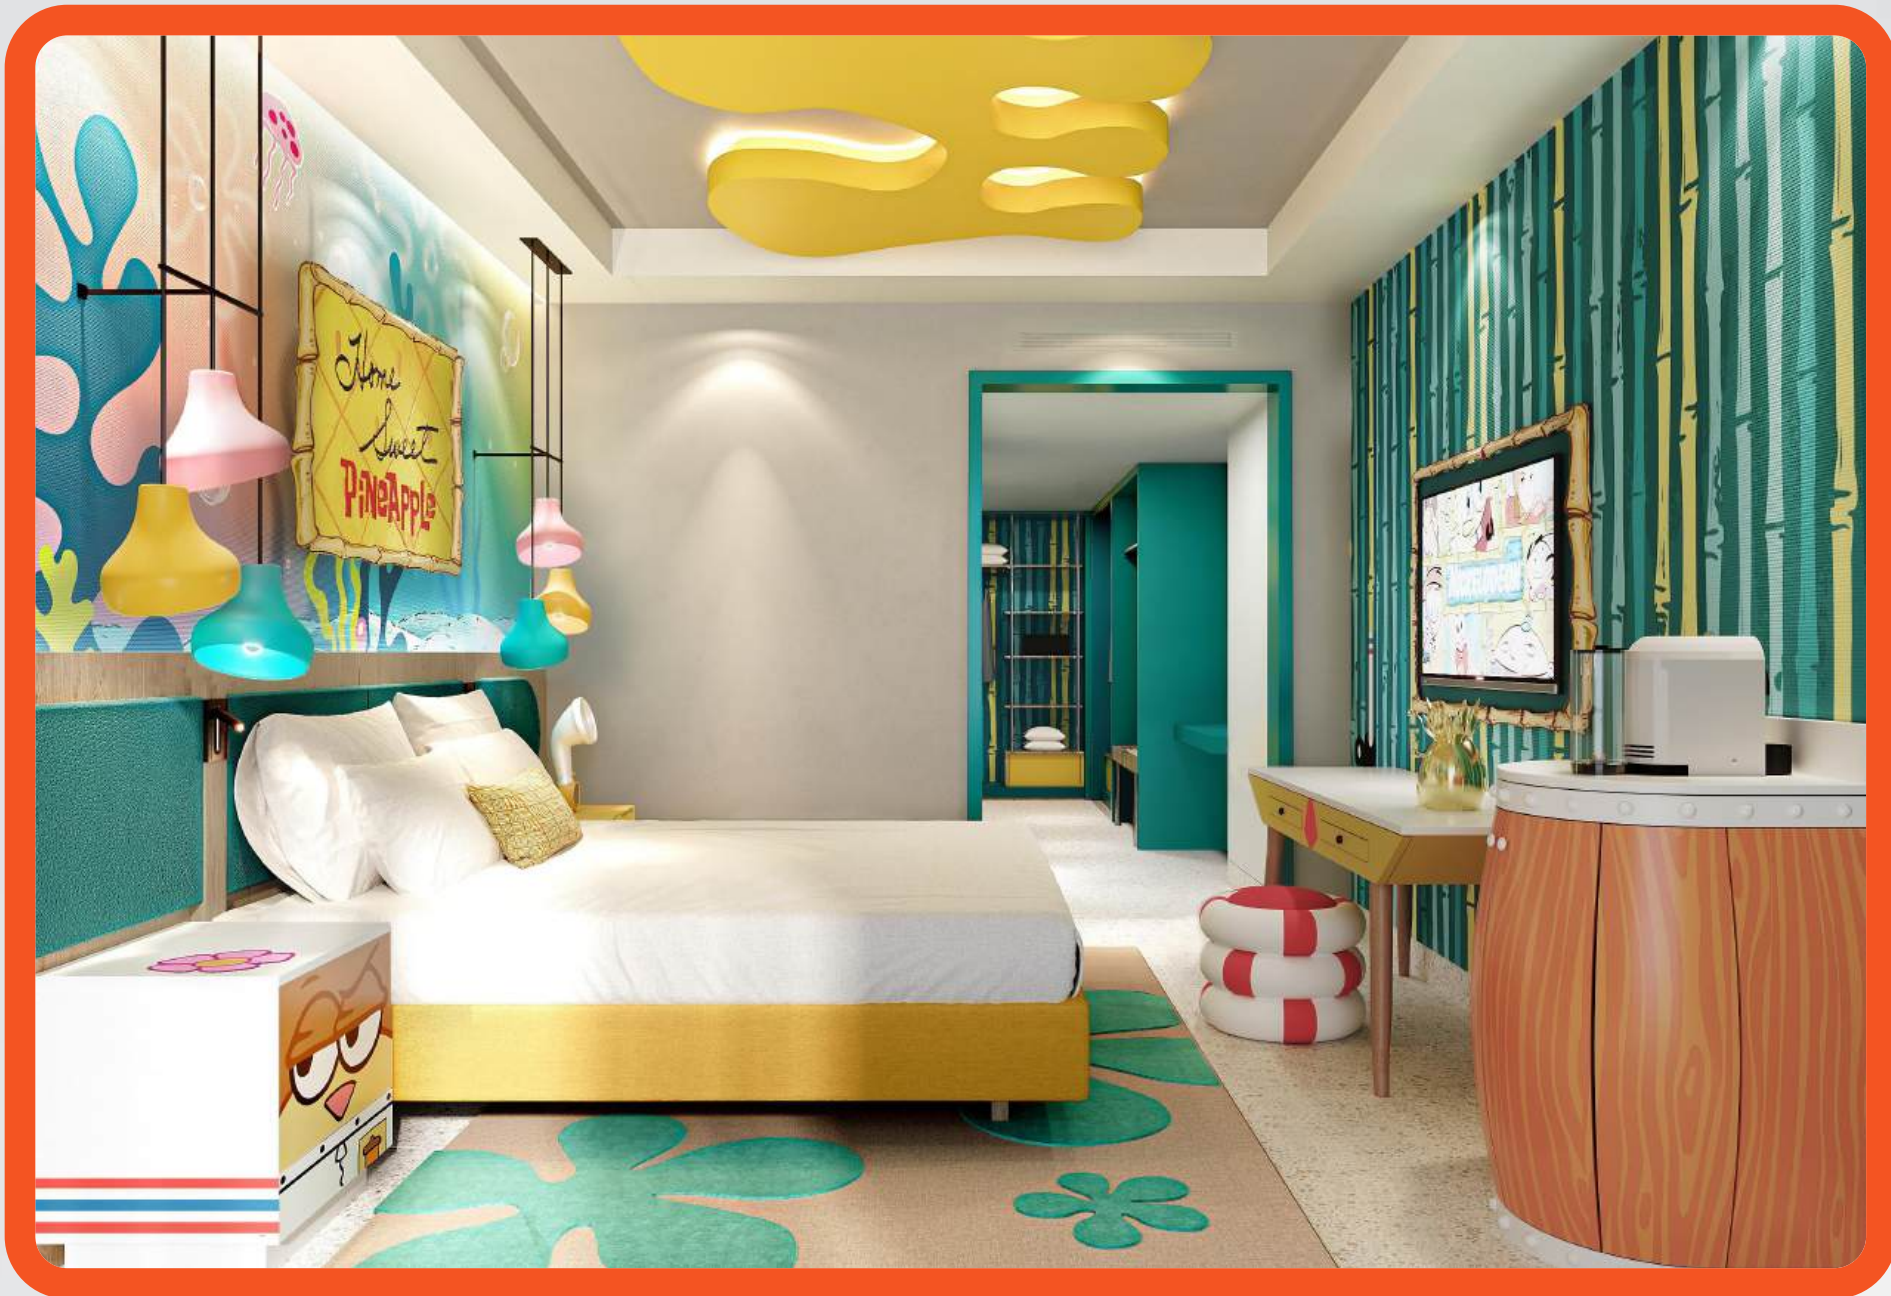

THE LAND OF
LEGENDS

nickelodeon
HOTELS & RESORTS
THE LAND OF LEGENDS • ANTALYA

SPONGEBOB CONCEPT