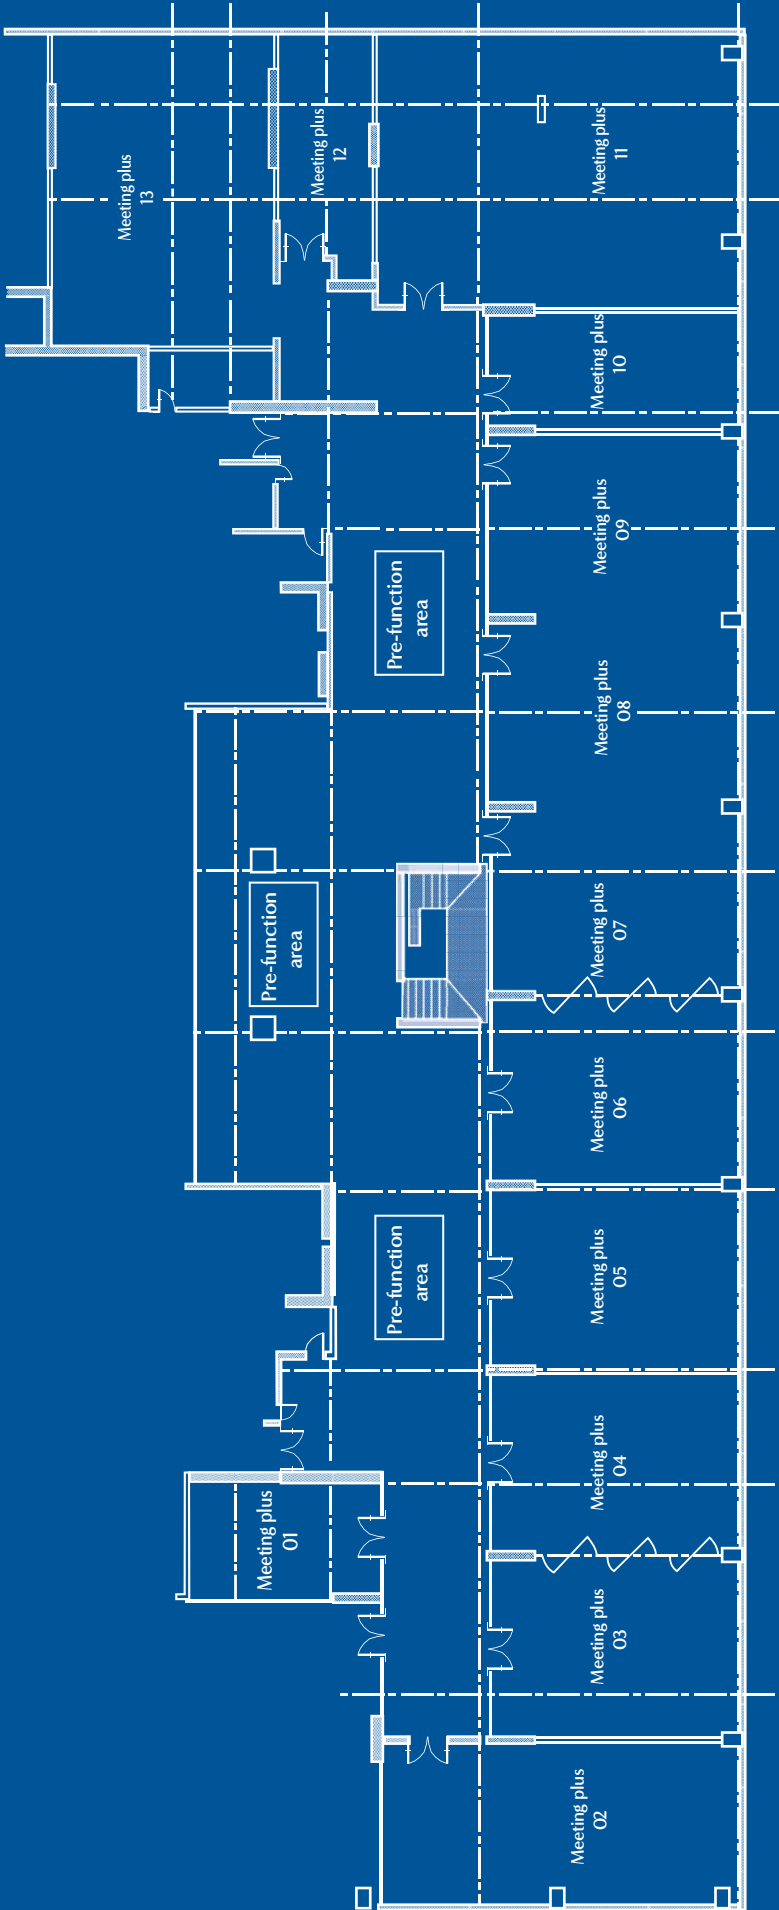

Function rooms layout

Mezzanine Floor

Ground Floor

Conference and events facilities

Banquet room	LxW= m ² – H	Boardroom	U-Shape	Classroom	Theatre	Seated	Cabaret	Cocktail
Meeting Plus 1	8 x 5 = 40m ² – 3	12	12	12	24	10	10	-
Meeting Plus 2	15 x 7 = 105m ² – 3	30	30	42	65	48	30	50
Meeting Plus 3	10 x 7 = 70m ² – 3	16	18	24	50	40	25	40
Meeting Plus 4	10 x 8 = 80m ² – 3	16	18	24	50	40	25	40
Meeting Plus 3 & 4	10 x 15 = 150m ² – 3	34	36	60	100	80	45	80
Meeting Plus 5	10 x 7.5 = 75m ² – 3	16	18	24	50	40	25	40
Meeting Plus 6	10 x 8 = 80m ² – 3	16	18	24	50	40	25	40
Meeting Plus 7	10 x 8 = 80m ² – 3	16	18	24	50	40	25	40
Meeting Plus 6 & 7	10 x 16 = 160m ² – 3	34	36	60	100	80	45	80
Meeting Plus 8 & 9	10 x 16 = 160m ² – 3	34	36	60	100	80	45	80
Meeting Plus 6, 7, 8 & 9	10 x 30 = 300m ² – 3	70	72	130	250	200	90	200
Meeting Plus 7, 8 & 9	10 x 22 = 220m ² – 3	48	54	81	150	135	75	135
Meeting Plus 10	10 x 5 = 50m ² – 3	16	17	24	30	16	10	-
Meeting Plus 11	15 x 11 = 165m ² – 3.5	36	36	81	150	88	50	100
Meeting Plus 12	9 x 4 = 36m ² – 3	16	-	12	20	10	10	-
Meeting Plus 13	13 x 9 = 117m ² – 3	30	30	42	65	48	30	65
Meeting Plus 14	10 x 8 = 80m ² – 3.2	16	18	24	50	40	25	40
Meeting Plus 15	10 x 8 = 80m ² – 3.2	16	18	24	50	40	25	40
Meeting Plus 14 & 15	10 x 16 = 160m ² – 3.2	34	36	60	100	80	45	80
Meeting Plus 16	8 x 5 = 40m ² – 3.2	10	-	-	20	10	5	-