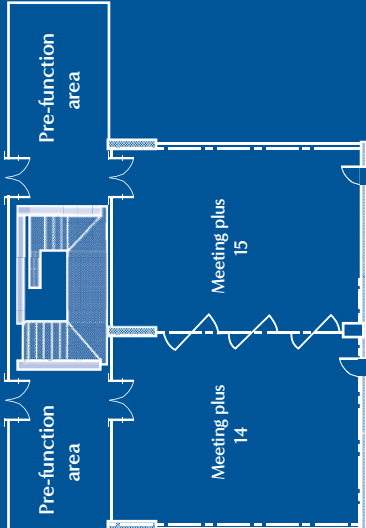

Function rooms layout

Mezzanine Floor

Ground Floor

Conference and events facilities

Banquet room	LxW= m ² – H	Boardroom	U-Shape	Classroom	Theatre	Seated	Cabaret	Cocktail
Meeting Plus 1	8 x 5 = 40m ² – 3	12	12	12	24	10	10	-
Meeting Plus 2	15 x 7 = 105m ² – 3	30	30	42	65	48	30	50
Meeting Plus 3	10 x 7 = 70m ² – 3	16	18	24	50	40	25	40
Meeting Plus 4	10 x 8 = 80m ² – 3	16	18	24	50	40	25	40
Meeting Plus 3 & 4	10 x 15 = 150m ² – 3	34	36	60	100	80	45	80
Meeting Plus 5	10 x 7.5 = 75m ² – 3	16	18	24	50	40	25	40
Meeting Plus 6	10 x 8 = 80m ² – 3	16	18	24	50	40	25	40
Meeting Plus 7	10 x 8 = 80m ² – 3	16	18	24	50	40	25	40
Meeting Plus 6 & 7	10 x 16 = 160m ² – 3	34	36	60	100	80	45	80
Meeting Plus 8 & 9	10 x 16 = 160m ² – 3	34	36	60	100	80	45	80
Meeting Plus 6, 7, 8 & 9	10 x 30 = 300m ² – 3	70	72	130	250	200	90	200
Meeting Plus 7, 8 & 9	10 x 22 = 220m ² – 3	48	54	81	150	135	75	135
Meeting Plus 10	10 x 5 = 50m ² – 3	16	17	24	30	16	10	-
Meeting Plus 11	15 x 11 = 165m ² – 3.5	36	36	81	150	88	50	100
Meeting Plus 12	9 x 4 = 36m ² – 3	16	-	12	20	10	10	-
Meeting Plus 13	13 x 9 = 117m ² – 3	30	30	42	65	48	30	65
Meeting Plus 14	10 x 8 = 80m ² – 3.2	16	18	24	50	40	25	40
Meeting Plus 15	10 x 8 = 80m ² – 3.2	16	18	24	50	40	25	40
Meeting Plus 14 & 15	10 x 16 = 160m ² – 3.2	34	36	60	100	80	45	80
Meeting Plus 16	8 x 5 = 40m ² – 3.2	10	-	-	20	10	5	-