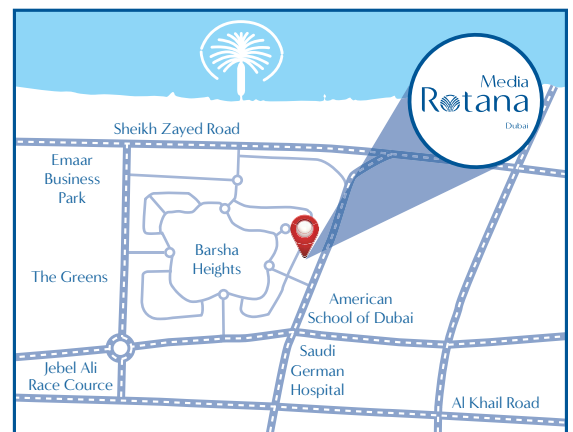

Media Rotana

Dubai

You'll always find us at your convenience.

Located in the heart of new Dubai Barsha Heights area, within easy access to the Dubai Internet City Metro Station (number 34, Red line), you will find yourself in the vicinity of Dubai Internet City, Dubai Media City, Knowledge Village, Al Barsha, Jumeirah Lake Towers (JLT) and major shopping malls. The Dubai Marina area, and Jumeirah Beach are a short drive away. This 5-star hotel is just 20 minutes away from the Dubai World Trade Centre 'DWTC' and Dubai International Financial Centre 'DIFC' in addition to a 30 minute drive from Dubai International Airport and Sheikh Maktoum International Airport DWC.

At Rotana your comfort comes first.

- Five dining facilities
- Club Rotana Executive facilities
- Business centre
- Car and limousine rental
- Valet parking and private underground car park
- Beauty salon for both ladies and gentlemen
- Currency exchange and ATM machine
- Non smoking floors
- Wi-Fi internet connection
- Shuttle bus services to major shopping malls and public beaches
- Recreation facilities includes outdoor swimming pool, gym and massage services
- Flipper's kids club