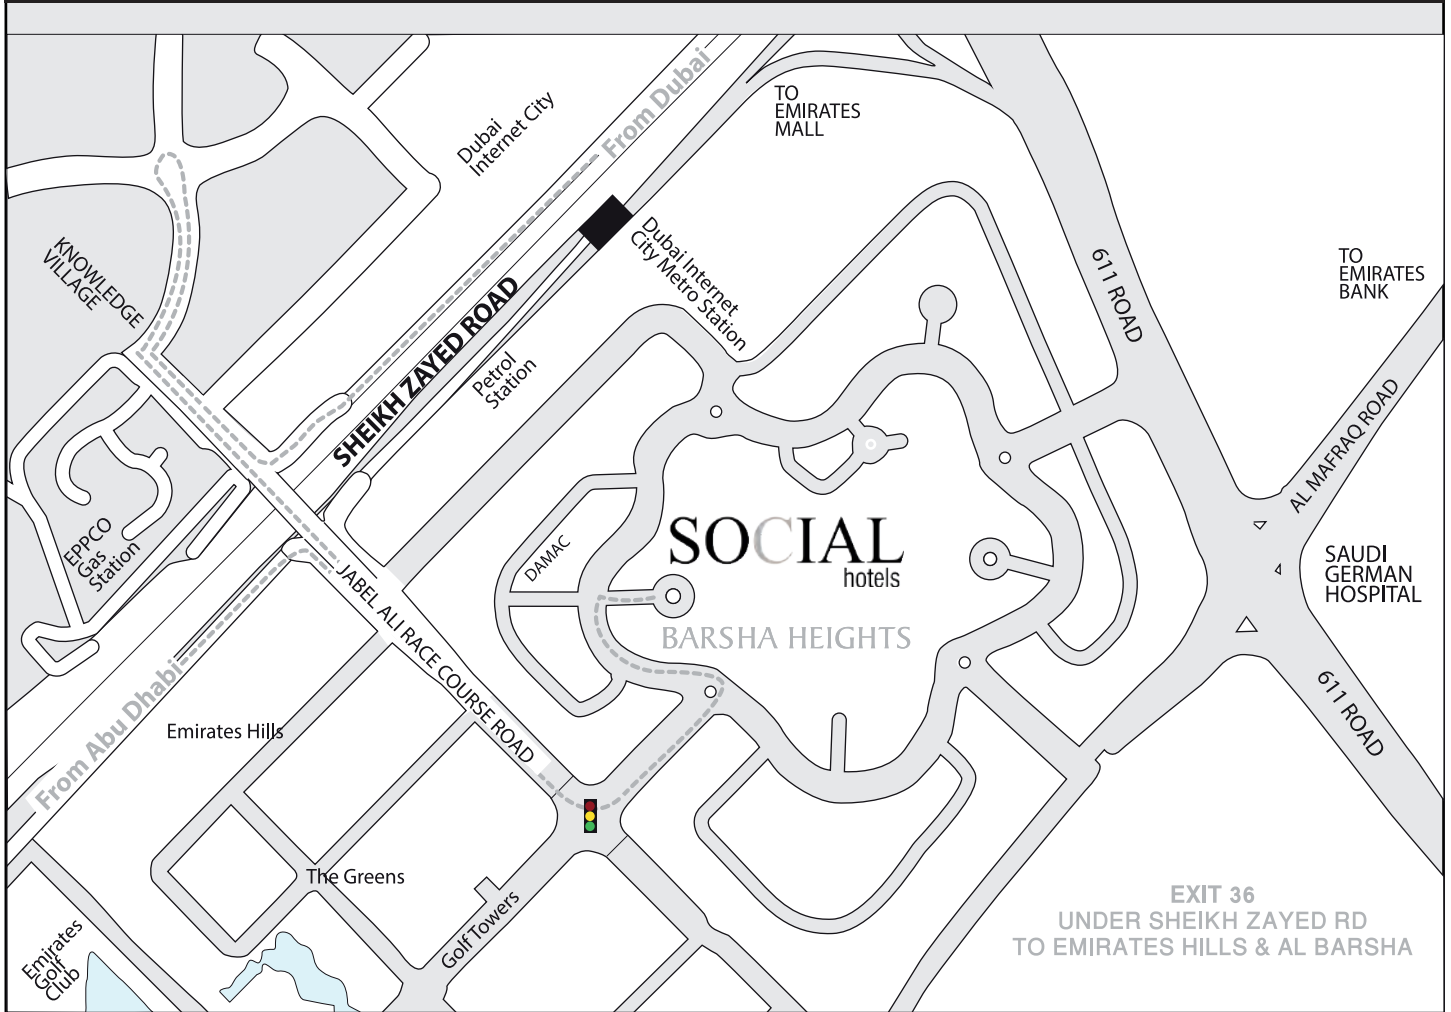

LOCATION MAP

LEISURE ATTRACTION

Emirates Golf Club - 10 min
Mall of the Emirates - 5 min
Ibn Batuta Mall - 10 min
Ski Dubai - 5 min
Beach - 15 min
The Palm - 15 min
Wild Wadi - 15 min
Dubai Mall - 20 min

CORPORATE

Dubai Media City - 5 min
Dubai Internet City - 5 min
Exhibition Centre - 15 min
Dubai World Trade Centre - 20 min
Jebel Ali Free Zone - 20 min
Emirates Tower - 15 min
Metro - walking distance