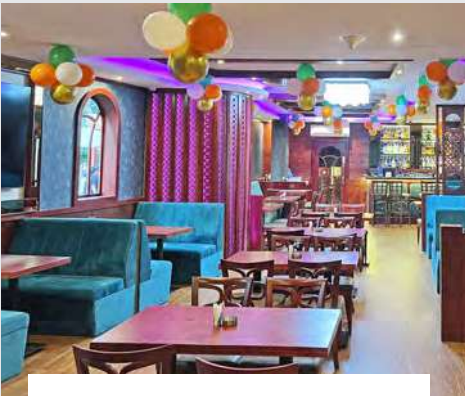

RESTAURANTS & BARS

Selective palates will enjoy our dining options. A complete Dubai restaurant experience is offered at Social Hotels where guests are treated to various cuisine in a comfortable, relaxed atmosphere. Guests can also enjoy delicious cuisine from their room, with our 24hour room service.

Namaste Dubai Indian Cuisine

Indulge in chic Indian flavors, seafood, bar and open area lounge.