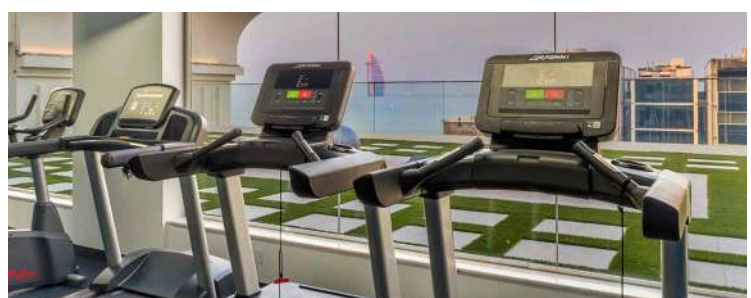

## GYM

Stay fit and healthy while staying with us. Get active in our fully-equipped modern gym that comes with steam rooms and separate locker rooms. Open 24 hours.